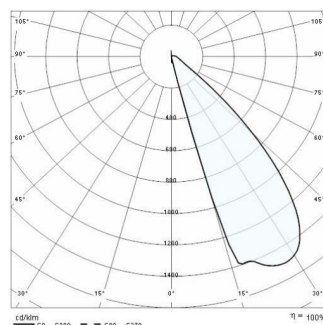

INSERT+ ZERO

Part number	304109
Lampholder:	LED
Light Source:	LED
Wattage:	5 W
Finish:	WH-87 / White / Textured
Insulation class:	I
Degree of protection:	IP65
IK-J-xxIP:	IK08 5J xx5
CRI:	80
Kelvin:	4000
Power factor:	COS ϕ \geq 0,9
Optic:	ASYMMETRIC MEDIUM REFLECTOR
Lightsource lumen output:	530 lm
Luminaire lumen output:	142 lm
L:	L90
B:	B10
Lifetime:	36000 h
Ta MIN luminaire:	-20°
Ta MAX luminaire:	45°

Photometric data

Technical drawings